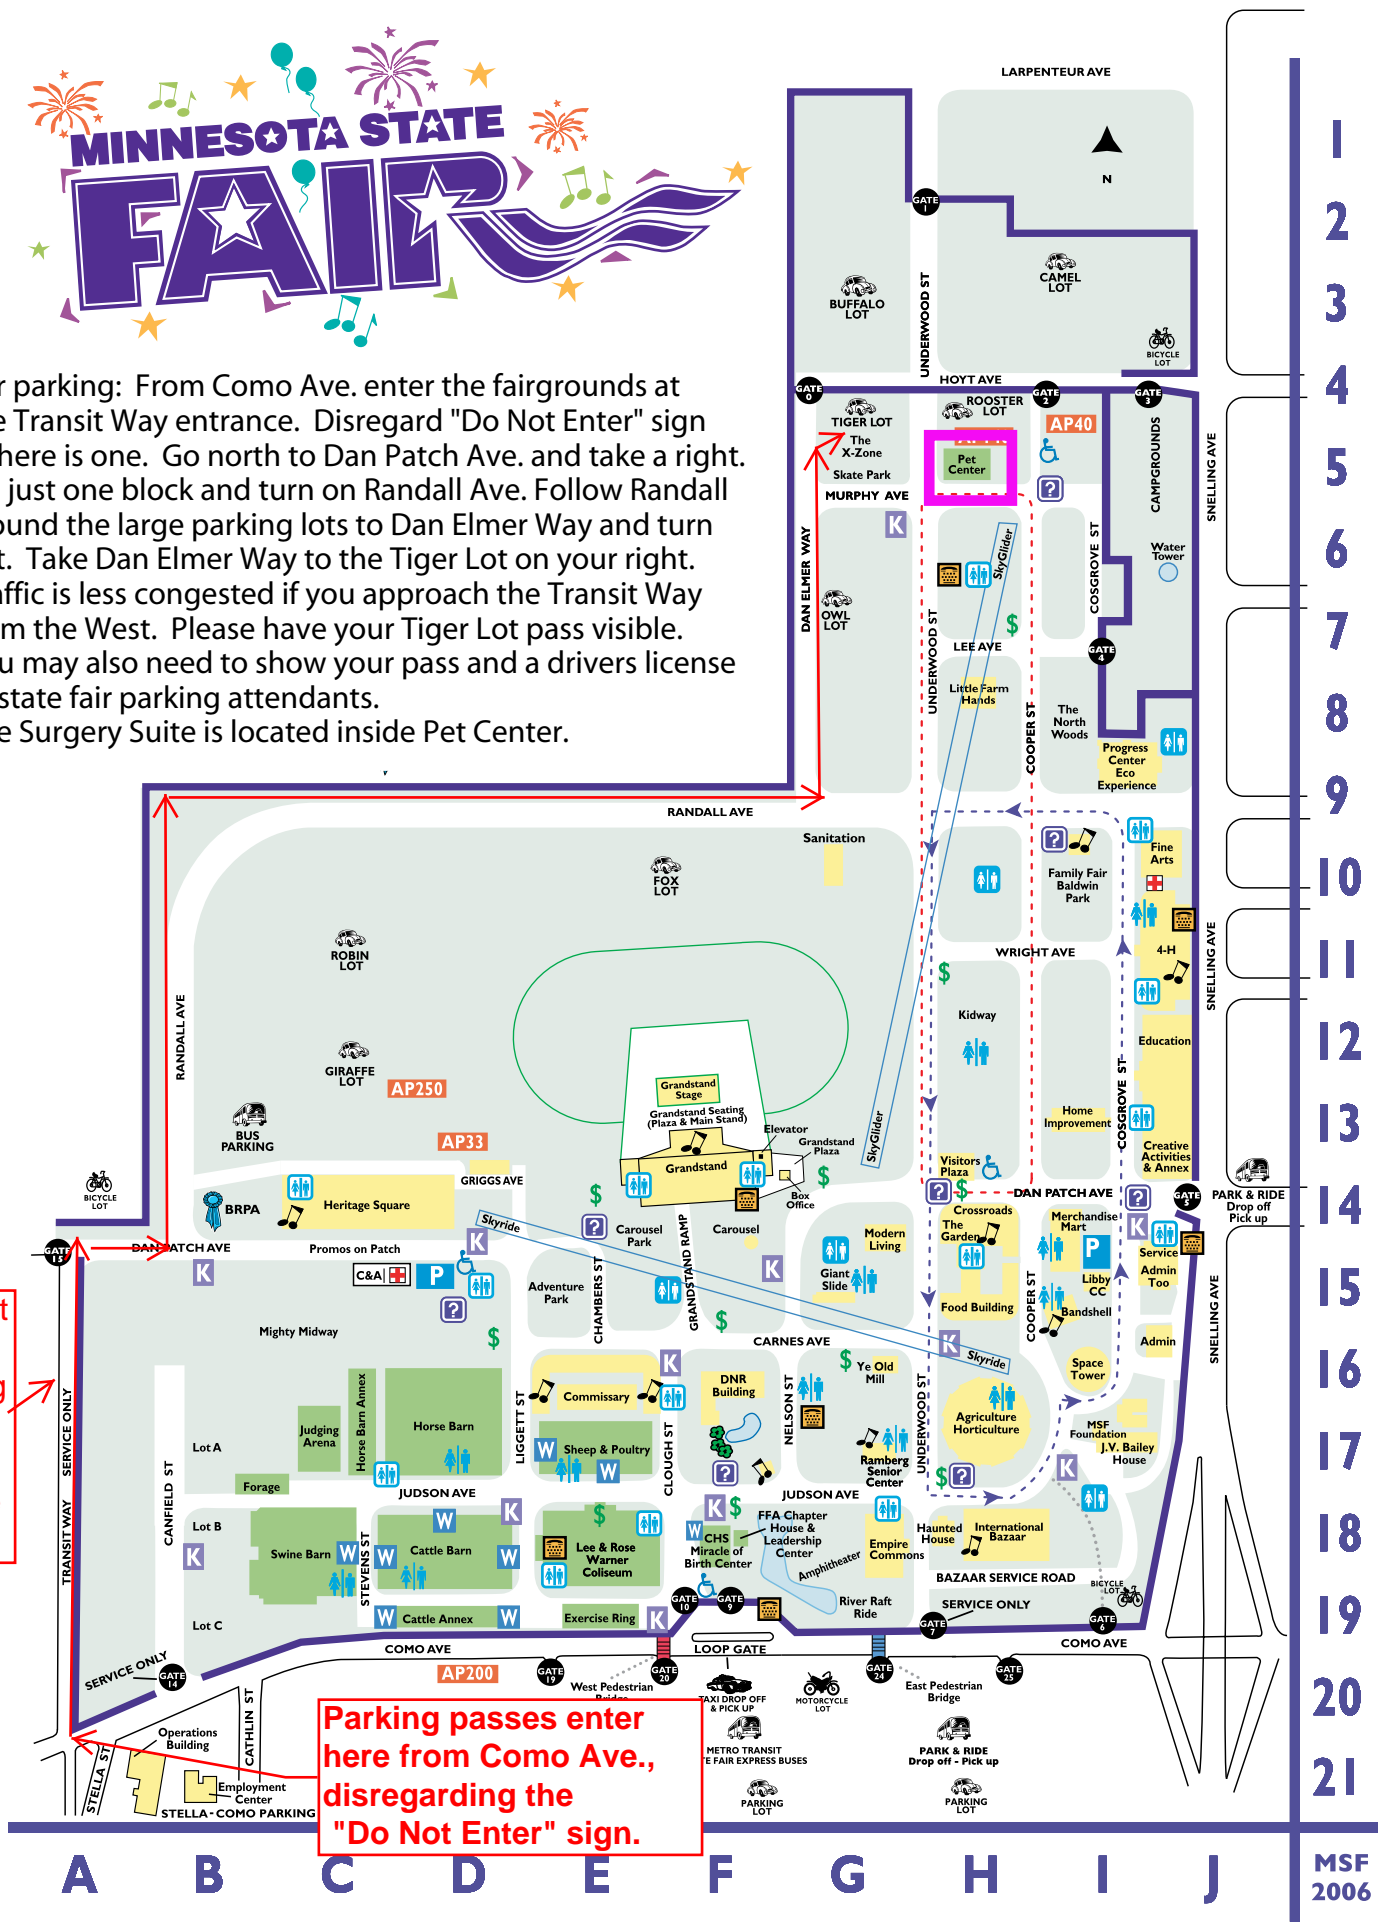

MINNESOTA STATE FAIR

For parking: From Como Ave. enter the fairgrounds at the Transit Way entrance. Disregard "Do Not Enter" sign if there is one. Go north to Dan Patch Ave. and take a right. Go just one block and turn on Randall Ave. Follow Randall around the large parking lots to Dan Elmer Way and turn left. Take Dan Elmer Way to the Tiger Lot on your right. Traffic is less congested if you approach the Transit Way from the West. Please have your Tiger Lot pass visible. You may also need to show your pass and a drivers license to state fair parking attendants. The Surgery Suite is located inside Pet Center.

present ticket, parking pass & drivers license here

Parking passes enter here from Como Ave., disregarding the "Do Not Enter" sign.

1
2
3
4
5
6
7
8
9
10
11
12
13
14
15
16
17
18
19
20
21

A B C D E F G H I J MSF 2006